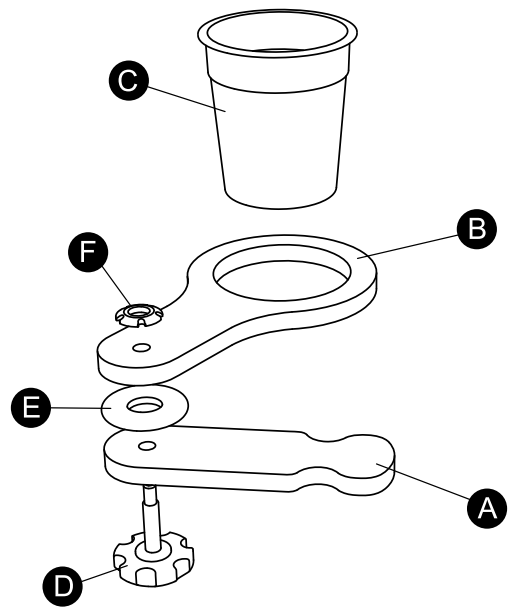

Contents	
<p>A</p>  <p>x1</p>	<p>B</p>  <p>x1</p>
<p>C</p>  <p>x1</p>	<p>D</p>  <p>x1</p>
<p>E</p>  <p>x1</p>	<p>F</p>  <p>x1</p>

MUtable

Side Toy Container

 **3-8Y**

MUT00003

Important:
retain these instructions for future reference.

- Please only clean wooden parts with a dry cloth.
- Regularly check all fastenings to ensure that they properly tightened.

WARNING

CHOKING HAZARD - Small parts.

Not for children under 3 yrs.

This toy requires adult assembly. Unassembled, it contains potentially hazardous points and small parts. Please keep it out of baby's reach.

MUKAKO

Mamma 2.0 s.r.l. , via Dogana 3, Milano, Italy

www.mukako.com

Assembly

1

2

Please ensure the screw is properly tightened

Cotton bag not included.