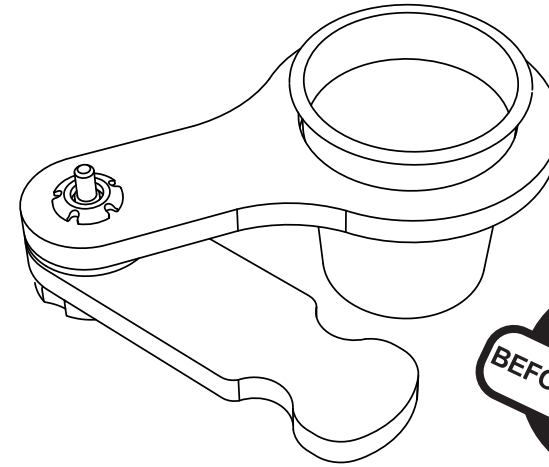

Contents	
<p>A</p>  <p>x1</p>	<p>B</p>  <p>x1</p>
<p>C</p>  <p>x1</p>	<p>D</p>  <p>x1</p>
<p>E</p>  <p>x1</p>	<p>F</p>  <p>x1</p>

MUtable

Side Toy Container

 **3-8Y**

MUT00003

Important:
retain these instructions for future reference.

- Please only clean wooden parts with a dry cloth.
- Regularly check all fastenings to ensure that they properly tightened.

WARNING

CHOKING HAZARD - Small parts.

Not for children under 3 yrs.

This toy requires adult assembly. Unassembled, it contains potentially hazardous points and small parts. Please keep it out of baby's reach.