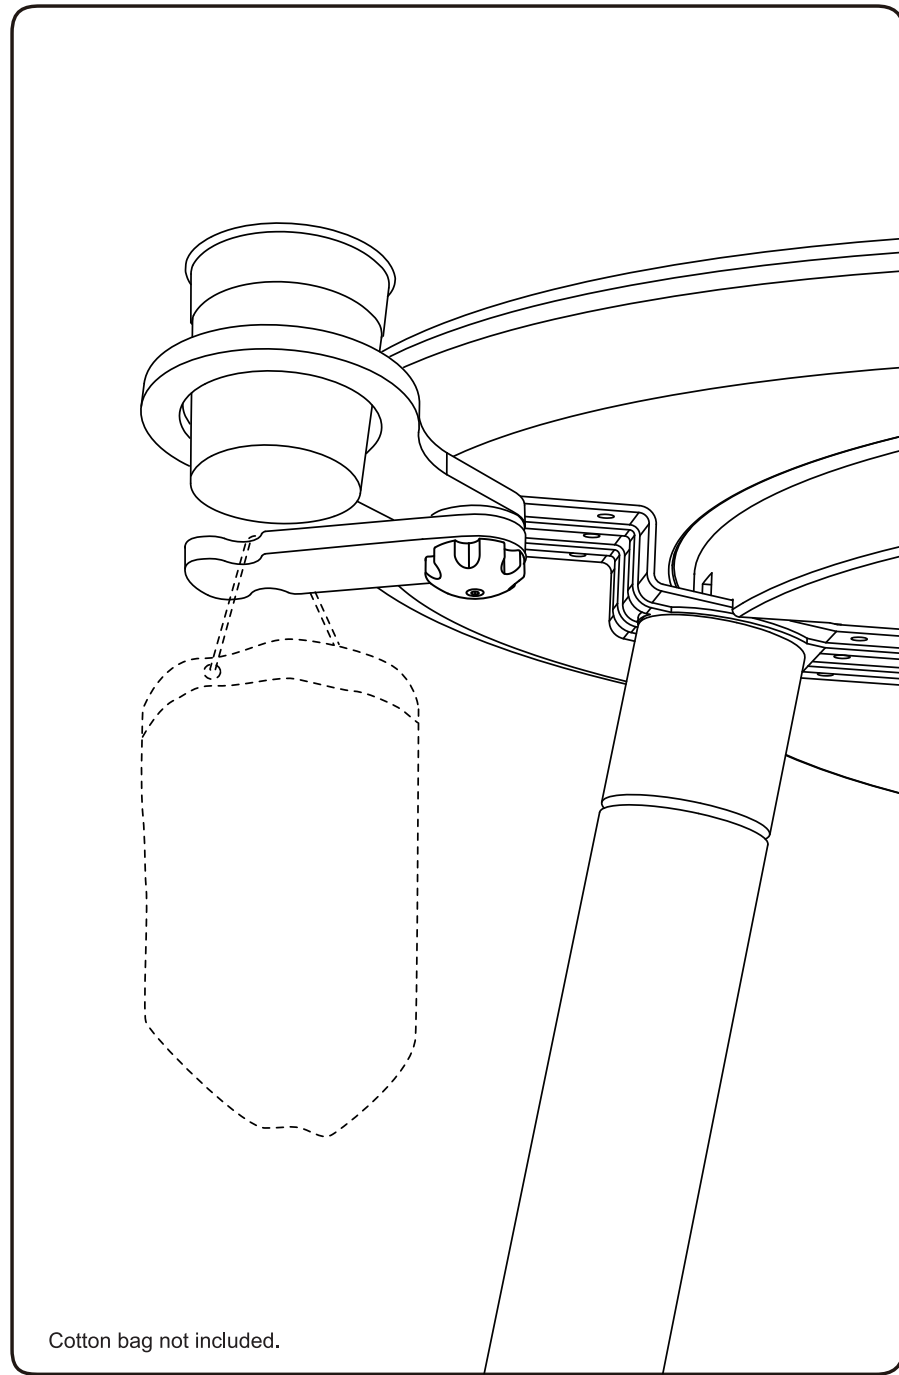

Contents	
<p>A</p>  <p>x1</p>	<p>B</p>  <p>x1</p>
<p>C</p>  <p>x1</p>	<p>D</p>  <p>x1</p>
<p>E</p>  <p>x1</p>	<p>F</p>  <p>x1</p>

MUtable

Side Toy Container

 **3-8Y**

MUT00003

Important:
retain these instructions for future reference.

MUKAKO

Mamma 2.0 s.r.l. , via Dogana 3, Milano, Italy

www.mukako.com

Assembly

1

2

Please ensure the screw is properly tightened

Cotton bag not included.